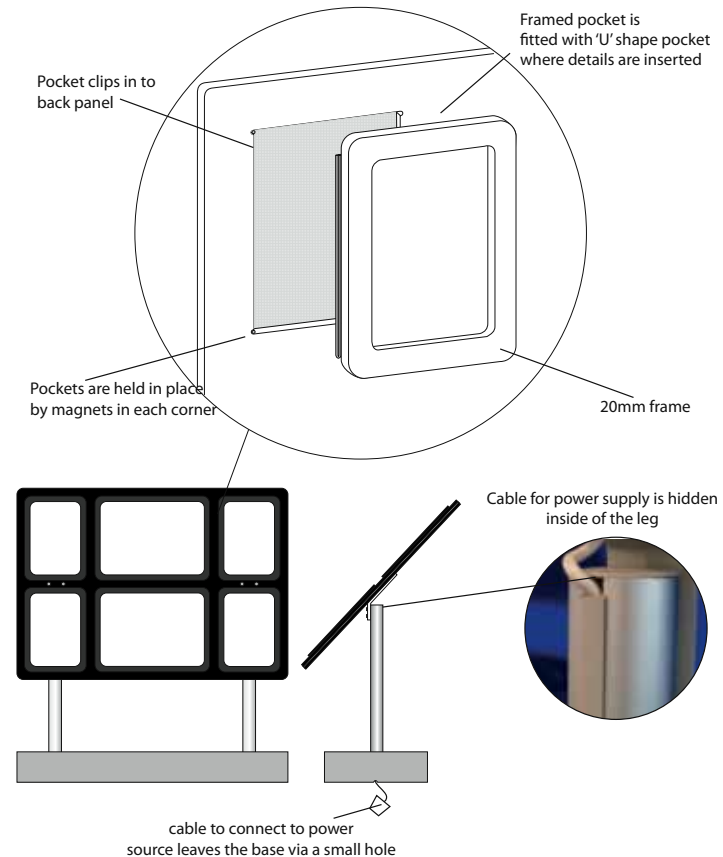

freestanding light panels

The Transformer needs to be plugged into a power socket - DO NOT CONNECT TO LIGHTING SYSTEM

Freestanding Light Panels come in Black or Silver as standard, however other colours are available on request. If you would like to add a graphic or logo, get in touch with the sales team on 01743 465531 who will be happy to discuss options with you.