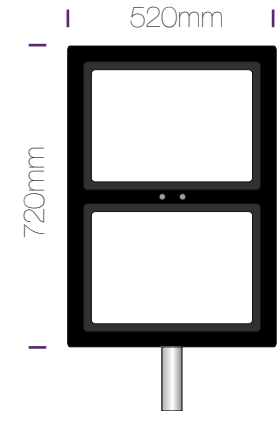

The Freestanding Light Panel is made up of 3 panels sandwiched together, totalling 16mm depth:

- Back Panel = 5mm
- Clear Centre LED Panel = 6mm
- Front Panel = 5mm

The front panel has A4 portrait or A3 landscape cut-outs that allow the framed pockets (see diagram) to slot into. This makes it easy to change the graphics as frequently as required.

## Freestanding A4 Portrait Light Panels

2 x A4 Portrait Pockets  
Freestanding Light Panel

| kits      |                        | price          |
|-----------|------------------------|----------------|
| FSLP12A4P | 2 x A4 portrait pocket | <b>£250.00</b> |

4 x A4 Portrait Pockets  
Freestanding Light Panel

| kits      |                        | price          |
|-----------|------------------------|----------------|
| FSLP22A4P | 4 x A4 portrait pocket | <b>£450.00</b> |