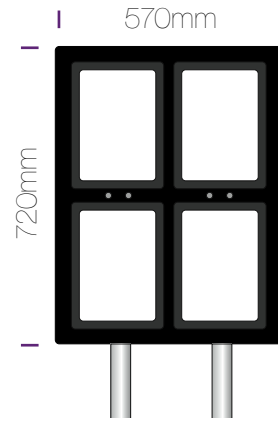

The Freestanding Light Panel is made up of 3 panels sandwiched together, totalling 16mm depth:

- Back Panel = 5mm
- Clear Centre LED Panel = 6mm
- Front Panel = 5mm

The front panel has A4 portrait or A3 landscape cut-outs that allow the framed pockets (see diagram) to slot into. This makes it easy to change the graphics as frequently as required.

# freestanding light panels

**The Transformer needs to be plugged into a power socket - DO NOT CONNECT TO LIGHTING SYSTEM**

Freestanding Light Panels come in Black or Silver as standard, however other colours are available on request. If you would like to add a graphic or logo, get in touch with the sales team on 01743 465531 who will be happy to discuss options with you.

## Freestanding A4 Portrait Light Panels

2 x A4 Portrait Pockets  
Freestanding Light Panel

| kits      |                        | price          |
|-----------|------------------------|----------------|
| FSLP12A4P | 2 x A4 portrait pocket | <b>£250.00</b> |