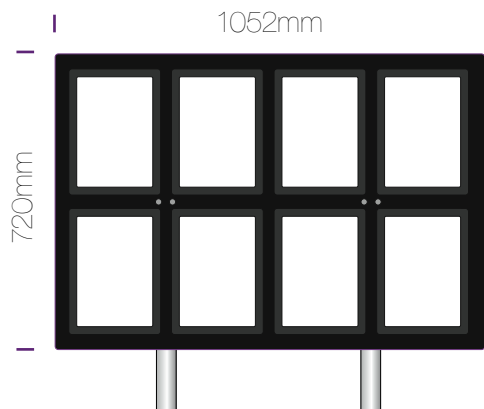

8 x A4 Portrait Pockets
Freestanding Light Panel

kits		price
FSLP24A4P	8 x A4 portrait pocket	£850.00