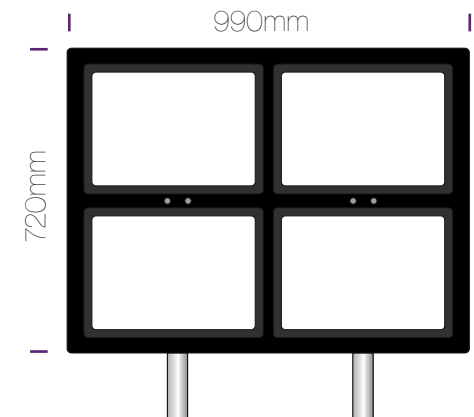

4 x A3 Landscape Pockets
Freestanding Light Panel

kits		price
FSLP22A3L	4 x A3 landscape pocket	£850.00

Freestanding A3 Landscape Light Panels