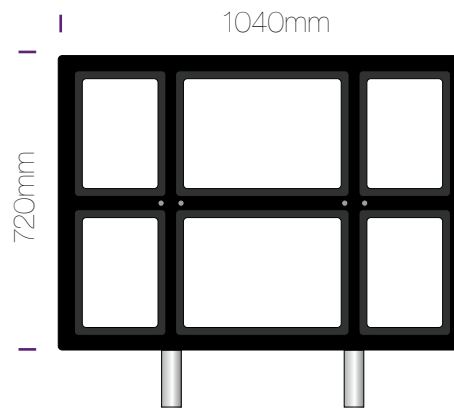

4 x A4 Portrait and 2 x A3 Landscape
Pockets Freestanding Light Panel

kits		price
FSLP22A4P12A3L	4 x A4P & 2 x A3L pockets	£850.00